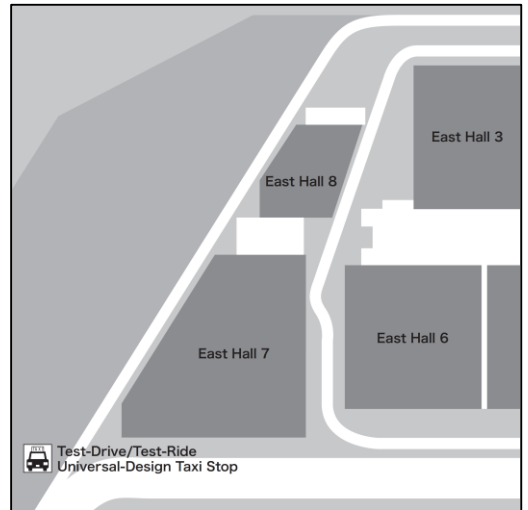

Universal-Design Taxis for the Test-Drive/Test-Ride Program

- The taxis will stop at Tokyo Big Sight Central Terminal, Tokyo Big Sight East Hall Outdoor Parking Lot, Venus Fort, and Tokyo Teleport Station Rotary.

Note: Tokyo Big Sight Central Terminal is only available for drop-offs.

- After selecting one of the 4 stops above, the taxi will transport passengers to the selected destination.
- Only board and get off taxis at the taxi stops.

TOKYO MOTOR SHOW 2017 and the Surrounding Area

Shuttle Bus and Universal-Design Taxi Stops

Tokyo Teleport Station Rotary

Tokyo Big Sight Central Terminal

Venus Fort

Tokyo Big Sight East Parking Lot

Shuttle Bus Schedule