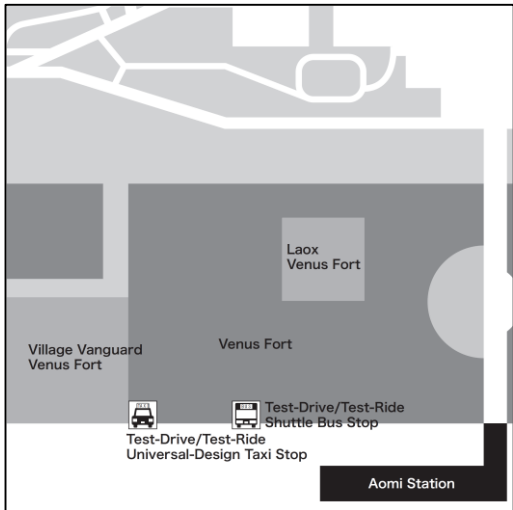

Note: Tokyo Big Sight Central Terminal is only available for drop-offs.

- After selecting one of the 4 stops above, the taxi will transport passengers to the selected destination.
- Only board and get off taxis at the taxi stops.

TOKYO MOTOR SHOW 2017 and the Surrounding Area

Shuttle Bus and Universal-Design Taxi Stops

Tokyo Teleport Station Rotary

Tokyo Big Sight Central Terminal

Venus Fort

Tokyo Big Sight East Parking Lot

Shuttle Bus Schedule