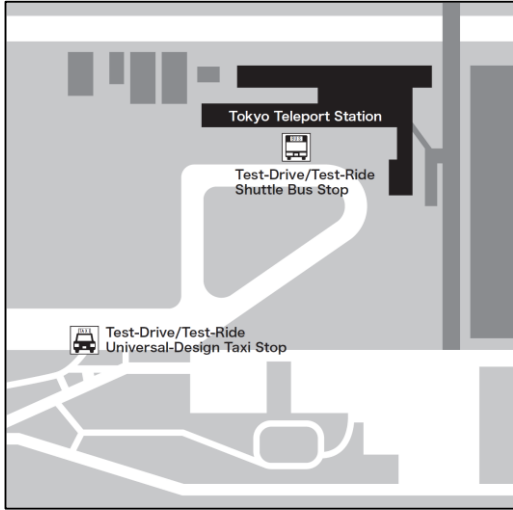

Universal-Design Taxis for the Test-Drive/Test-Ride Program

- The taxis will stop at Tokyo Big Sight Central Terminal, Tokyo Big Sight East Hall Outdoor Parking Lot, Venus Fort, and Tokyo Teleport Station Rotary.

Note: Tokyo Big Sight Central Terminal is only available for drop-offs.

- After selecting one of the 4 stops above, the taxi will transport passengers to the selected destination.
- Only board and get off taxis at the taxi stops.

TOKYO MOTOR SHOW 2017 and the Surrounding Area

Shuttle Bus and Universal-Design Taxi Stops

Tokyo Teleport Station Rotary

Tokyo Big Sight Central Terminal

Venus Fort

Tokyo Big Sight East Parking Lot

Shuttle Bus Schedule