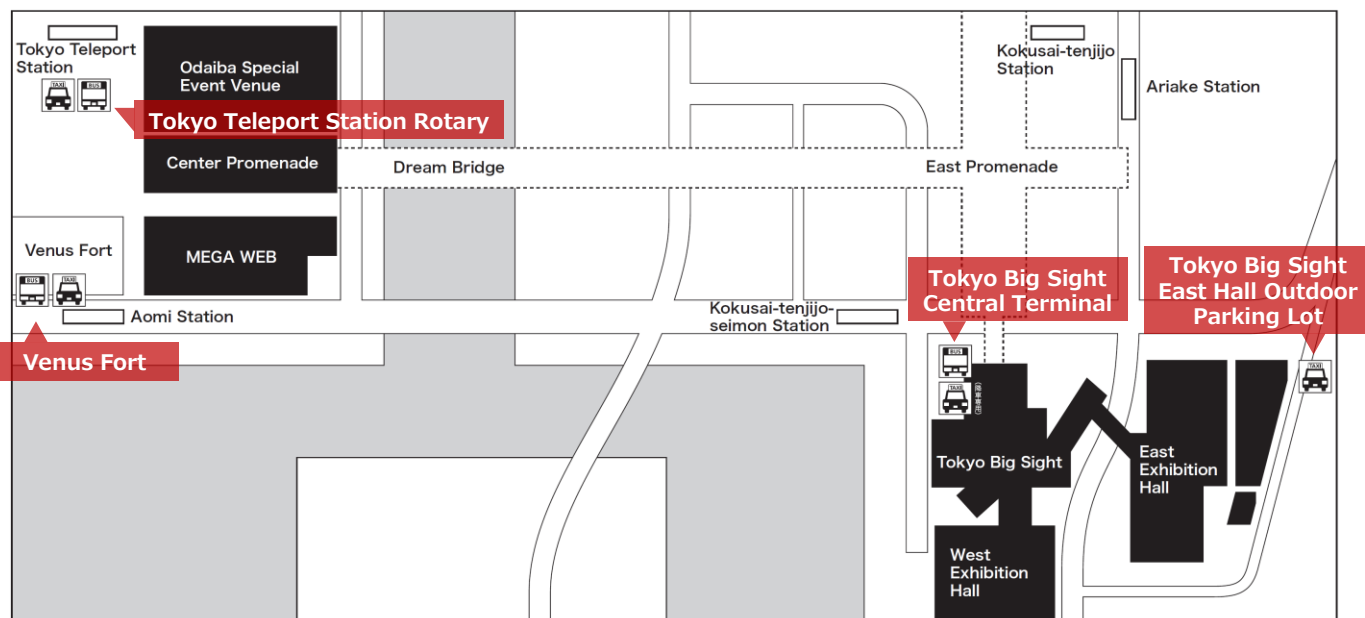

Shuttle Buses for the Test-Drive/Test-Ride Program

- The shuttle bus will stop at Tokyo Big Sight Central Terminal, Venus Fort, and Tokyo Teleport Station Rotary.
- Buses run in intervals of 15 to 25 minutes.
- One round-trip will take approximately 30 minutes.
- Only board and get off buses at the shuttle bus stops.

Universal-Design Taxis for the Test-Drive/Test-Ride Program

- The taxis will stop at Tokyo Big Sight Central Terminal, Tokyo Big Sight East Hall Outdoor Parking Lot, Venus Fort, and Tokyo Teleport Station Rotary.

Note: Tokyo Big Sight Central Terminal is only available for drop-offs.

- After selecting one of the 4 stops above, the taxi will transport passengers to the selected destination.
- Only board and get off taxis at the taxi stops.

TOKYO MOTOR SHOW 2017 and the Surrounding Area

Shuttle Bus and Universal-Design Taxi Stops

Tokyo Teleport Station Rotary

Tokyo Big Sight Central Terminal

Venus Fort

Tokyo Big Sight East Parking Lot

Shuttle Bus Schedule