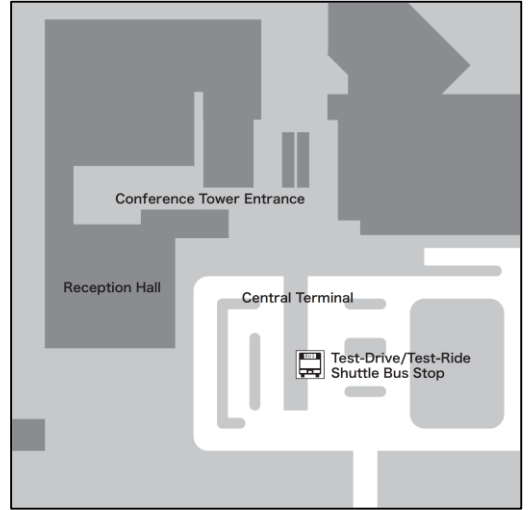

Note: Tokyo Big Sight Central Terminal is only available for drop-offs.

- After selecting one of the 4 stops above, the taxi will transport passengers to the selected destination.
- Only board and get off taxis at the taxi stops.

TOKYO MOTOR SHOW 2017 and the Surrounding Area

Shuttle Bus and Universal-Design Taxi Stops

Tokyo Teleport Station Rotary

Tokyo Big Sight Central Terminal

Venus Fort

Tokyo Big Sight East Parking Lot

Shuttle Bus Schedule